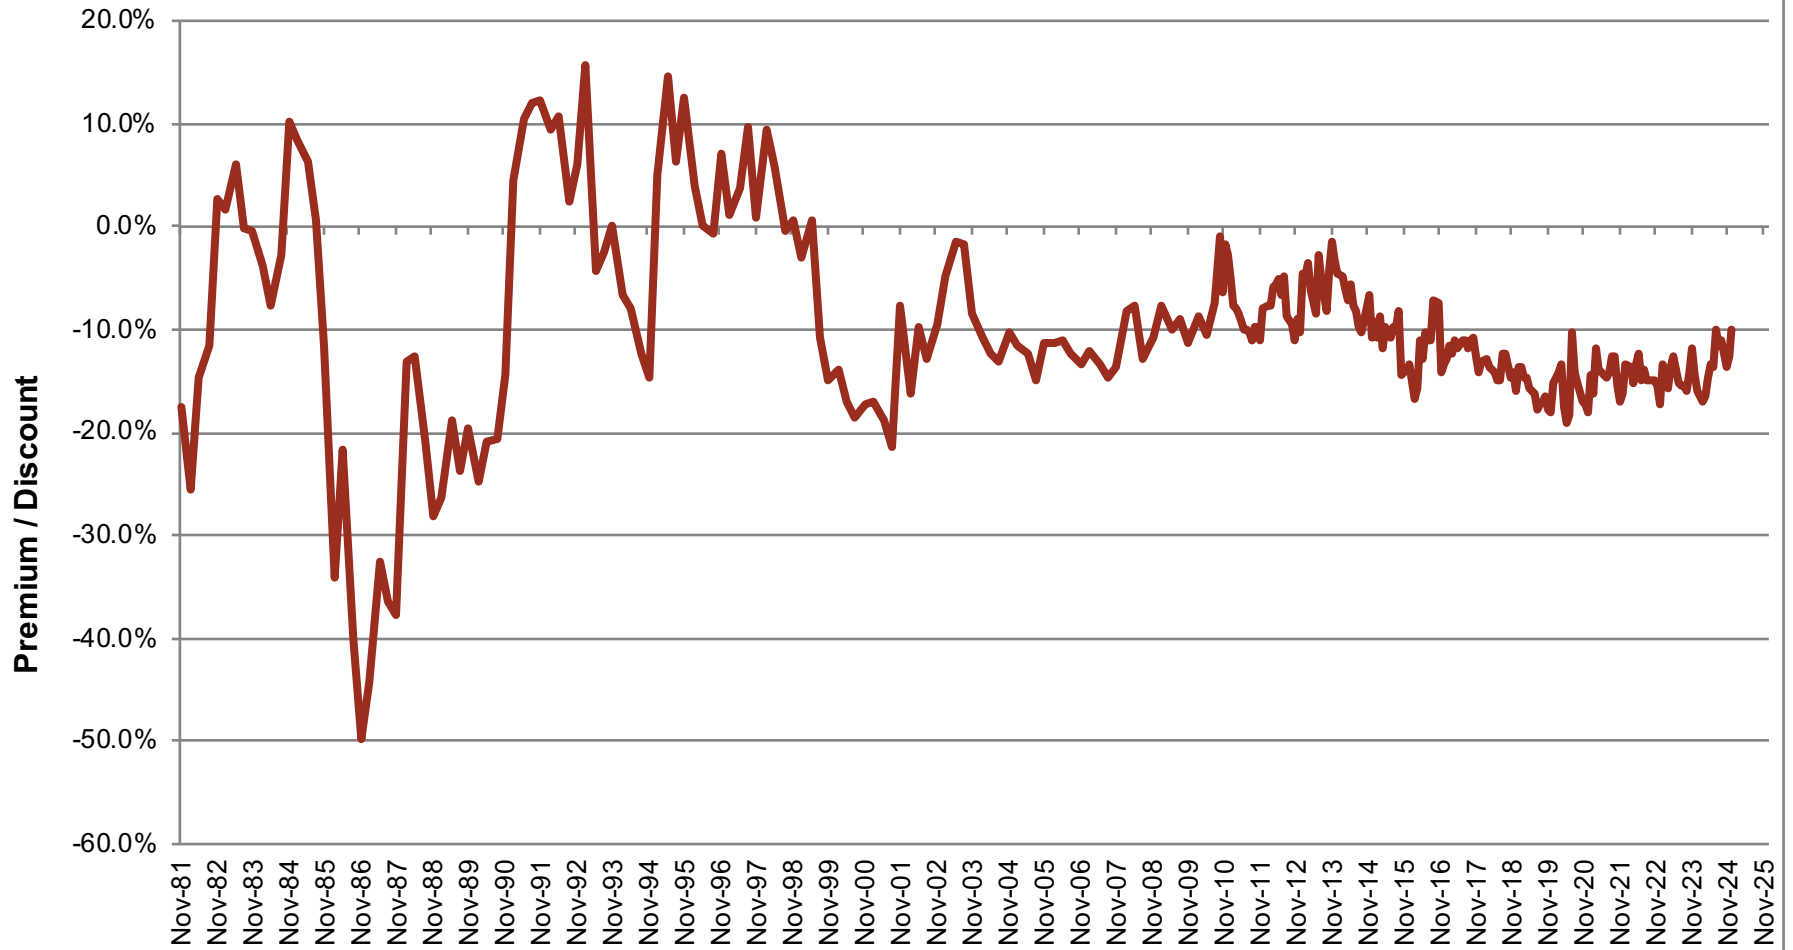

ASA Gold and Precious Metals Limited Premium / Discount Percentage

Source: Bloomberg

— ASA Premium/Discount

For the period 11/30/81 to 12/31/24