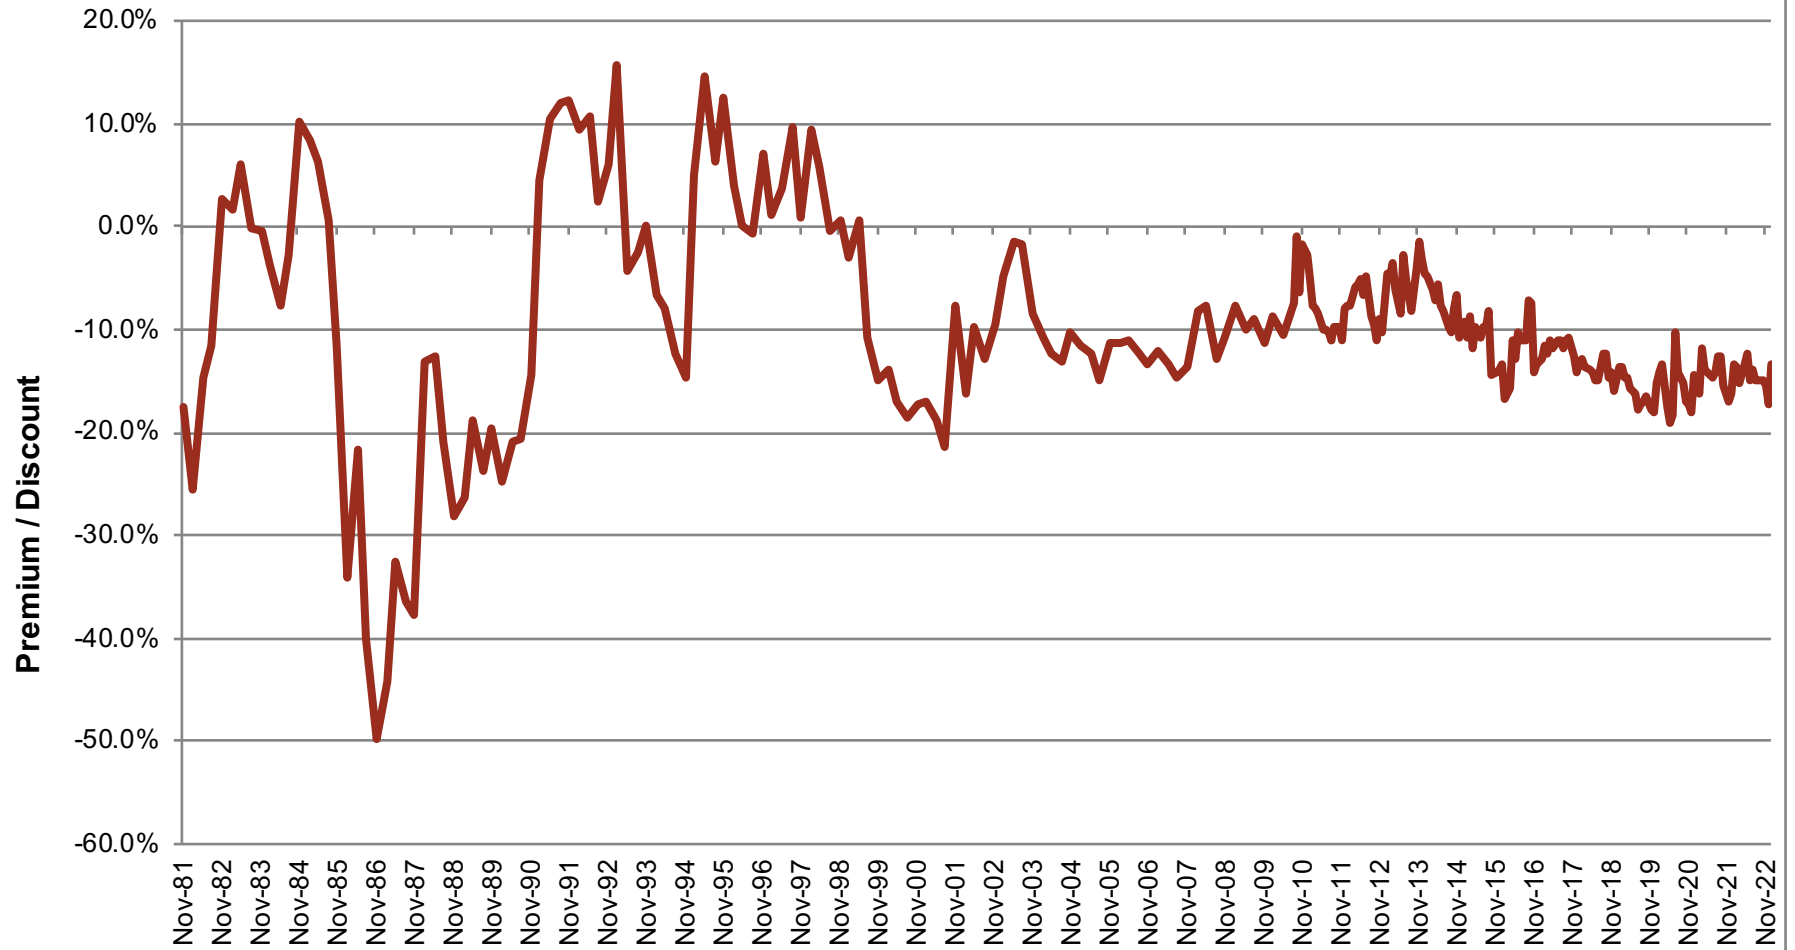

ASA Gold and Precious Metals Limited Premium / Discount Percentage

Source: Bloomberg

— ASA Premium/Discount

For the period 11/30/81 to 09/30/23