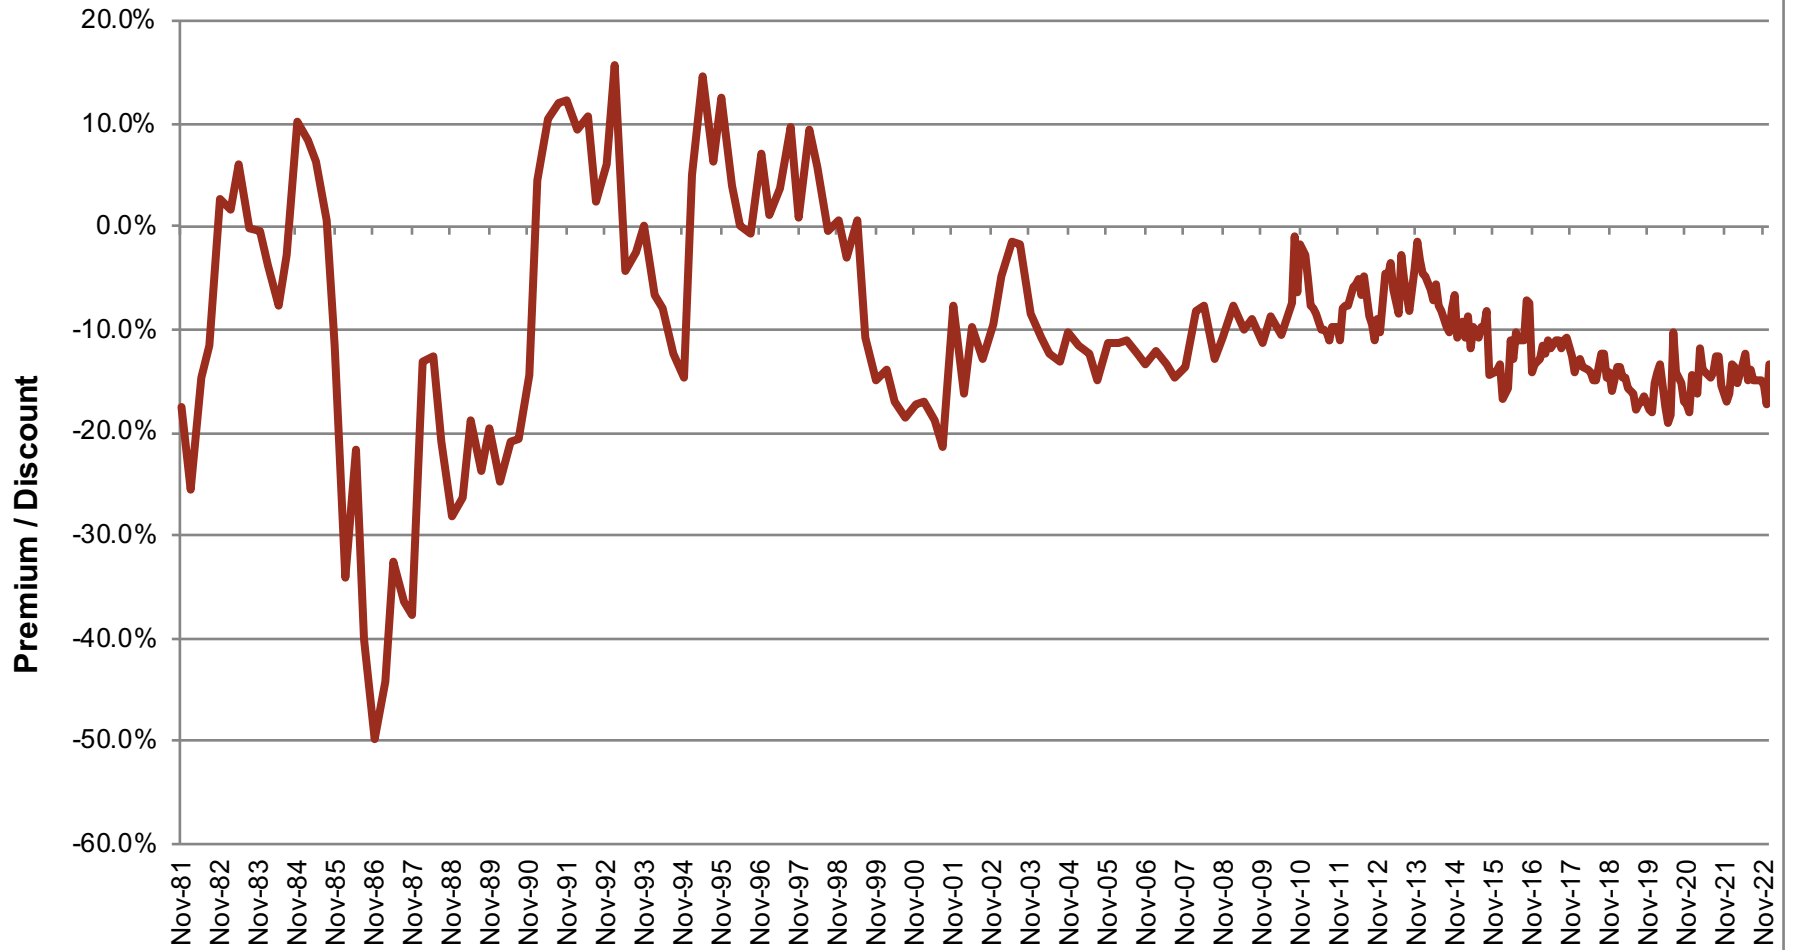

ASA Gold and Precious Metals Limited Premium / Discount Percentage

Source: Bloomberg

— ASA Premium/Discount

For the period 11/30/81 to 03/31/23