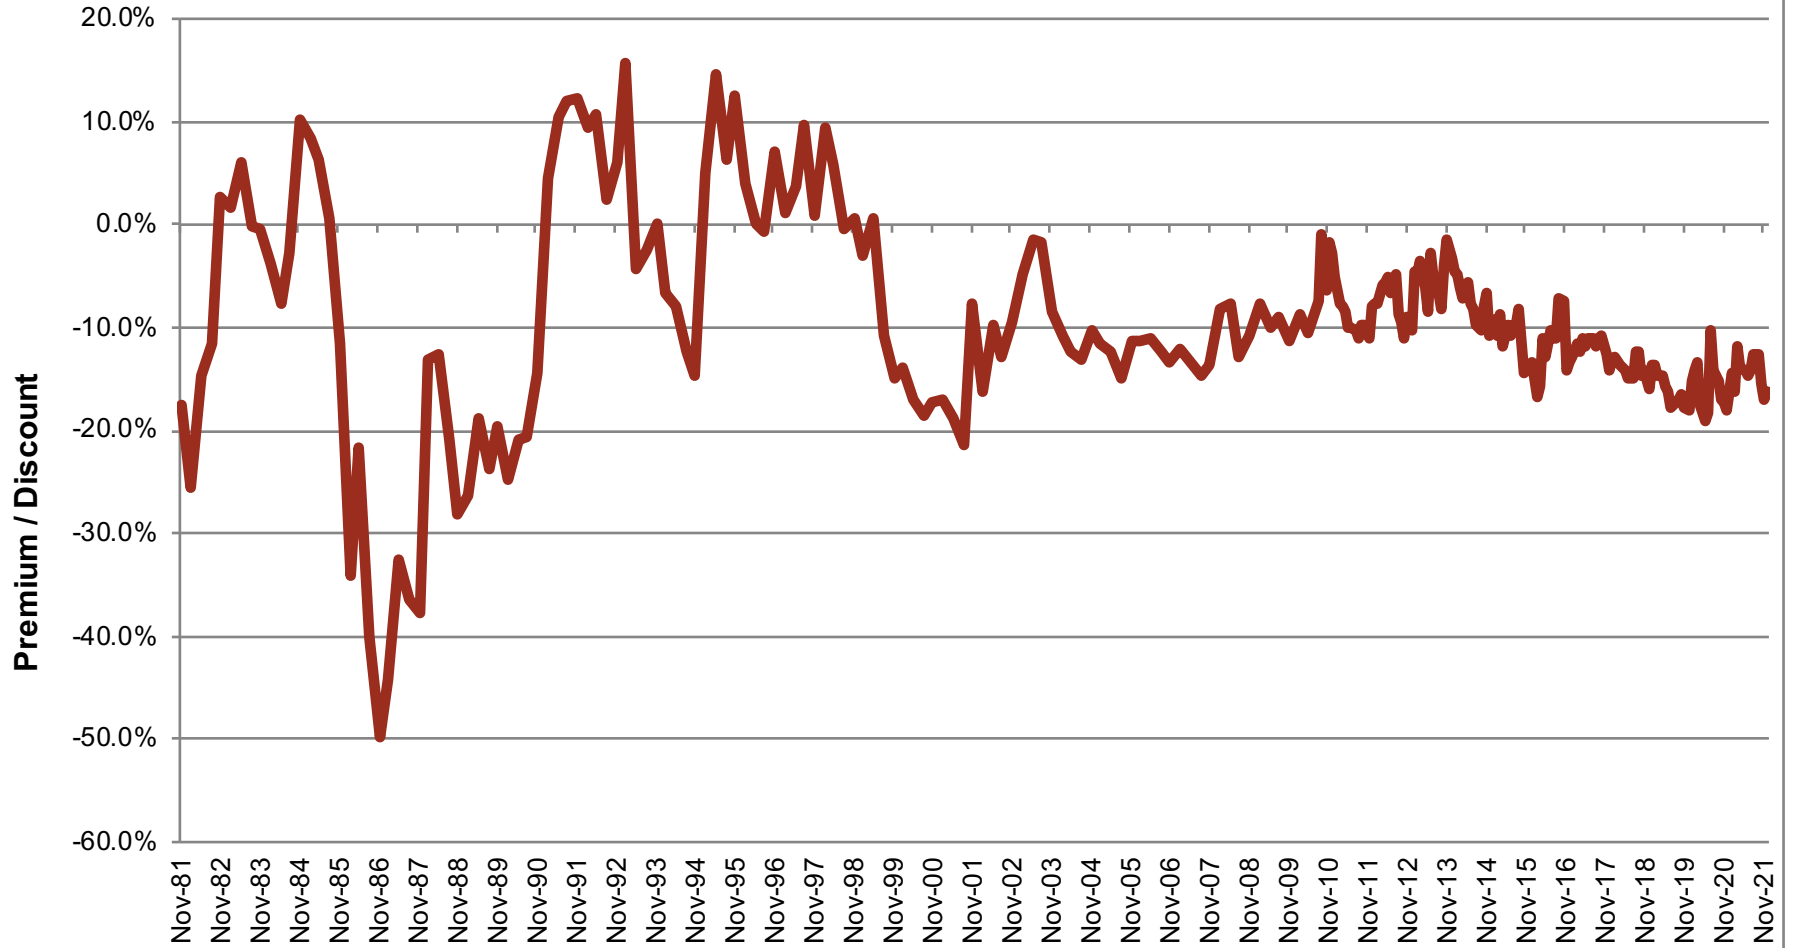

ASA Gold and Precious Metals Limited Premium / Discount Percentage

Source: Bloomberg

— ASA Premium/Discount

For the period 11/30/81 to 03/31/22