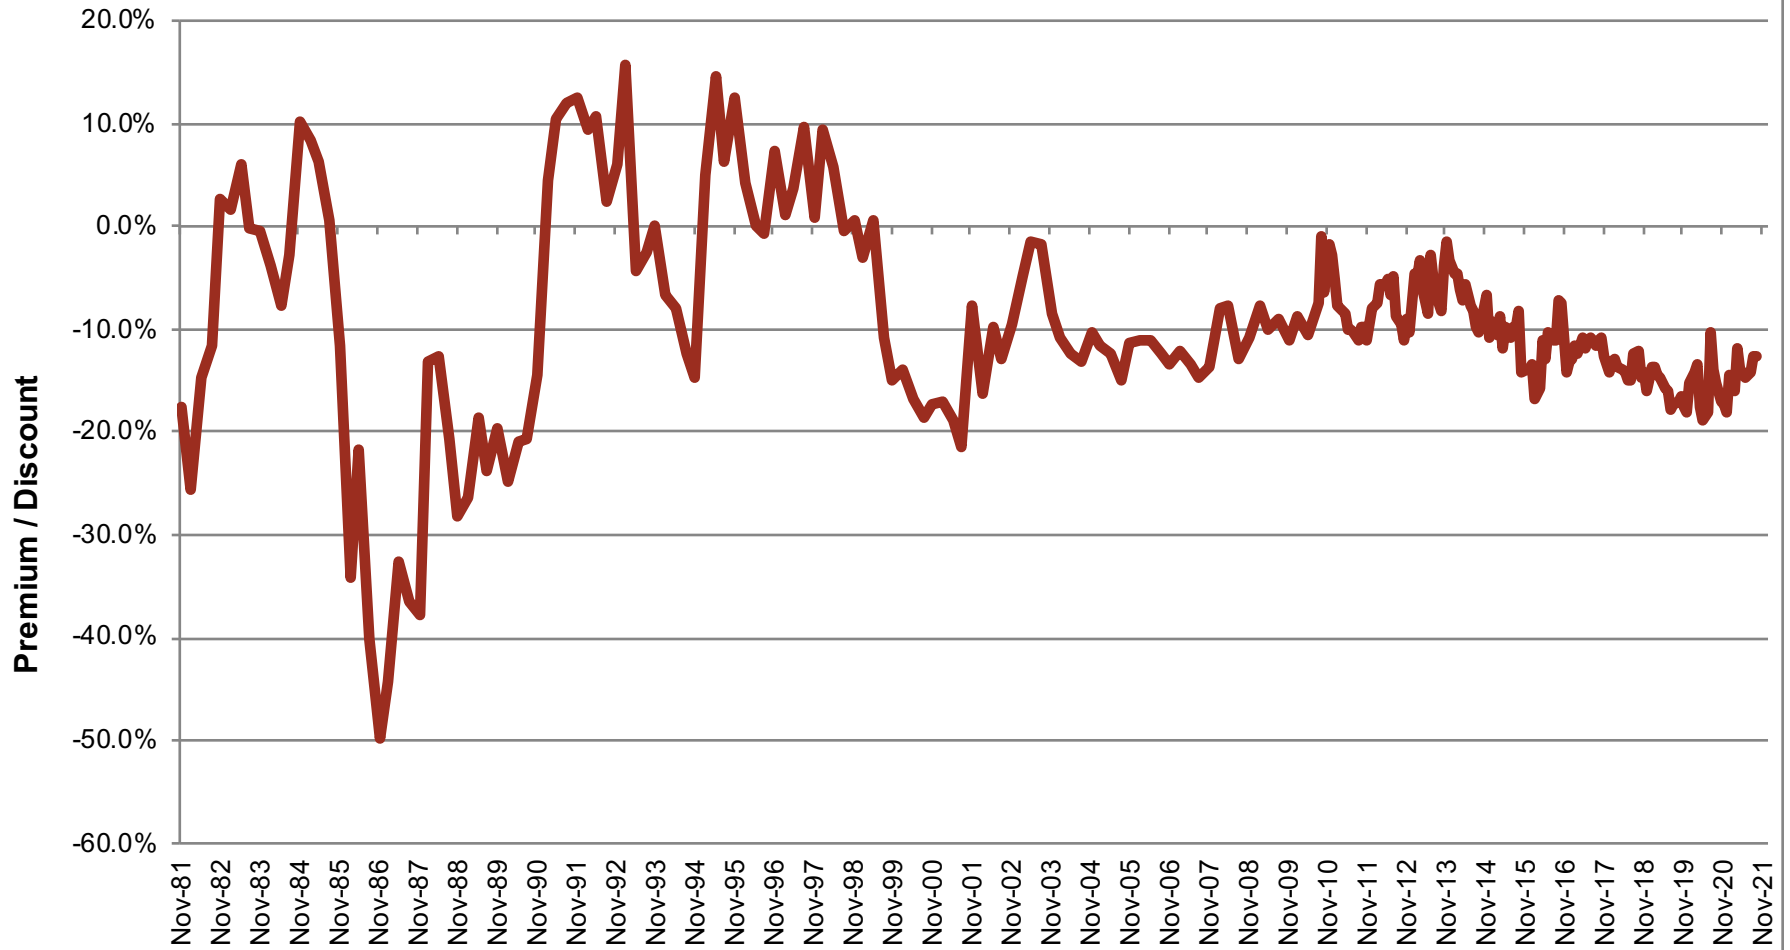

ASA Gold and Precious Metals Limited Premium / Discount Percentage

Source: Bloomberg

— ASA Premium/Discount

For the period 11/30/81 to 09/30/21