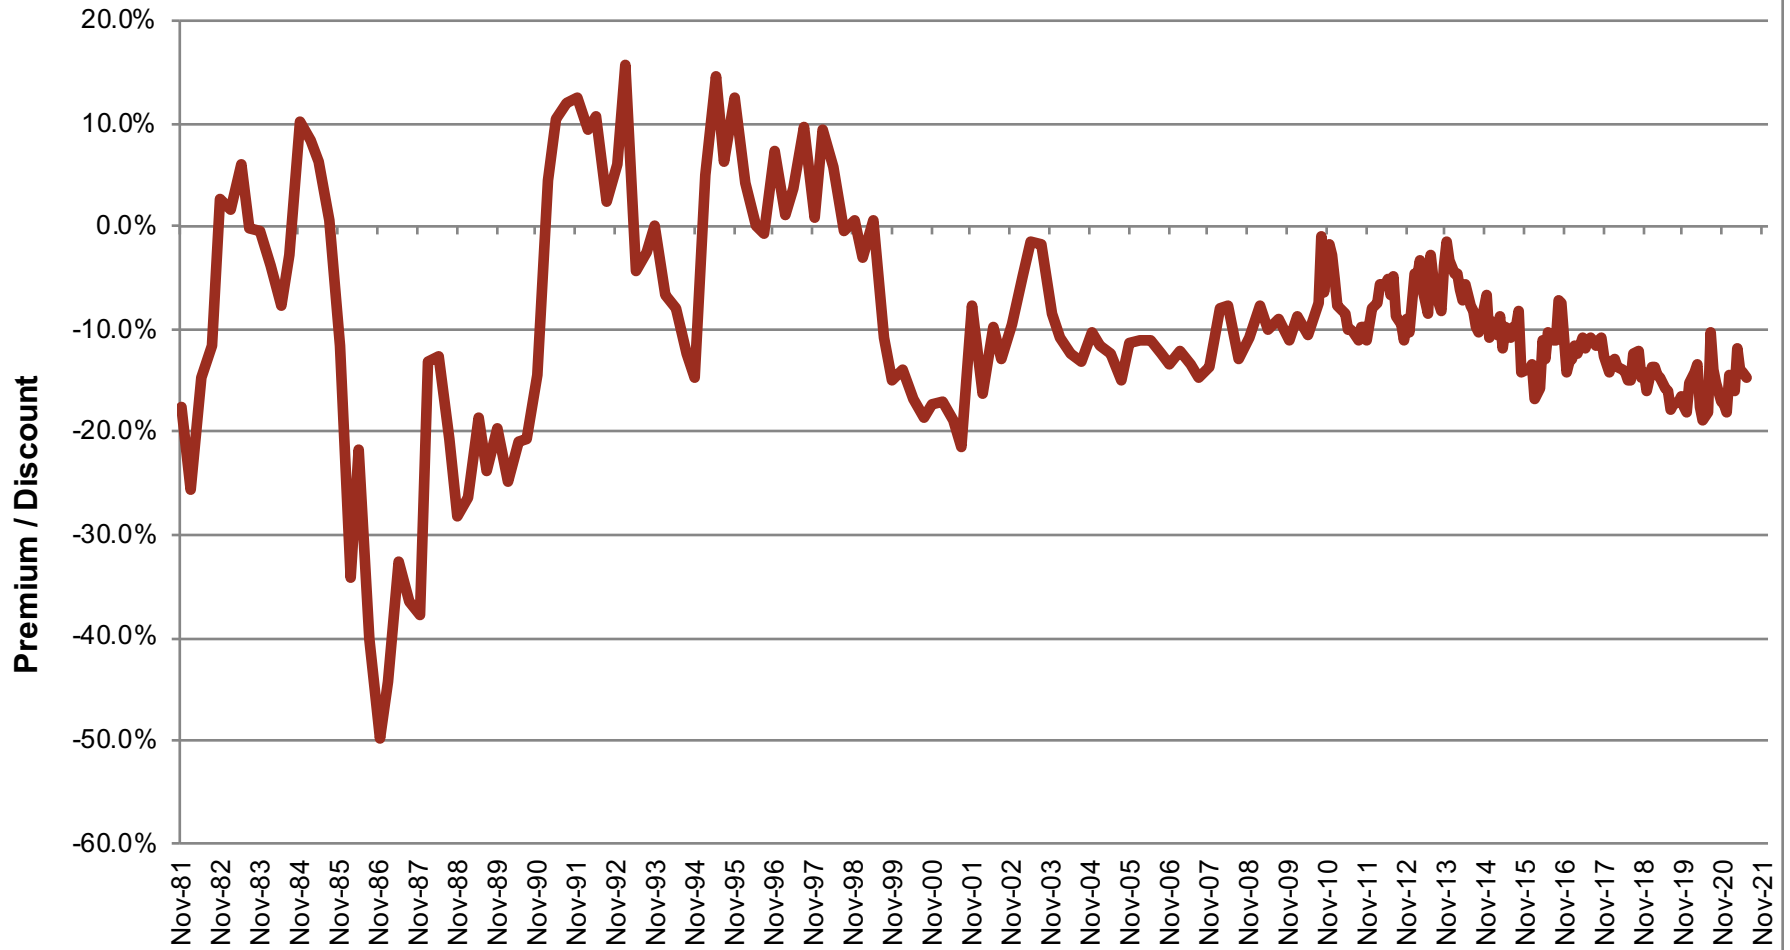

# ASA Gold and Precious Metals Limited Premium / Discount Percentage

Source: Bloomberg

— ASA Premium/Discount

For the period 11/30/81 to 06/30/21