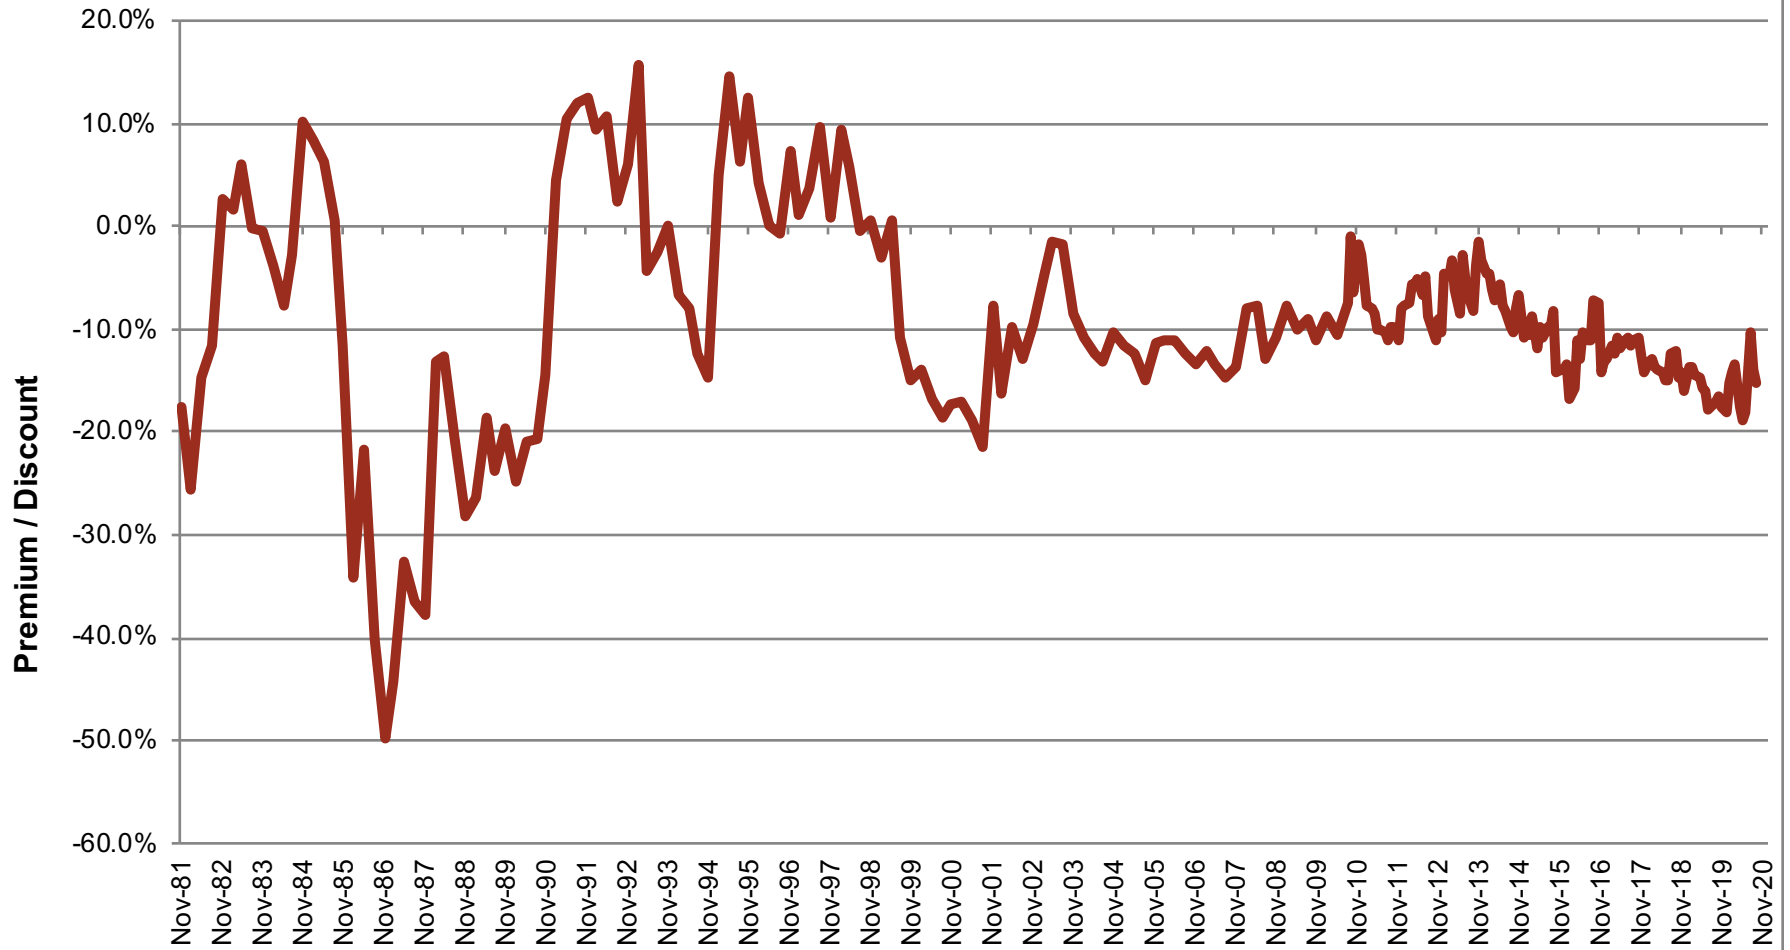

ASA Gold and Precious Metals Limited Premium / Discount Percentage

Source: Bloomberg

— ASA Premium/Discount

For the period 11/30/81 to 09/30/20