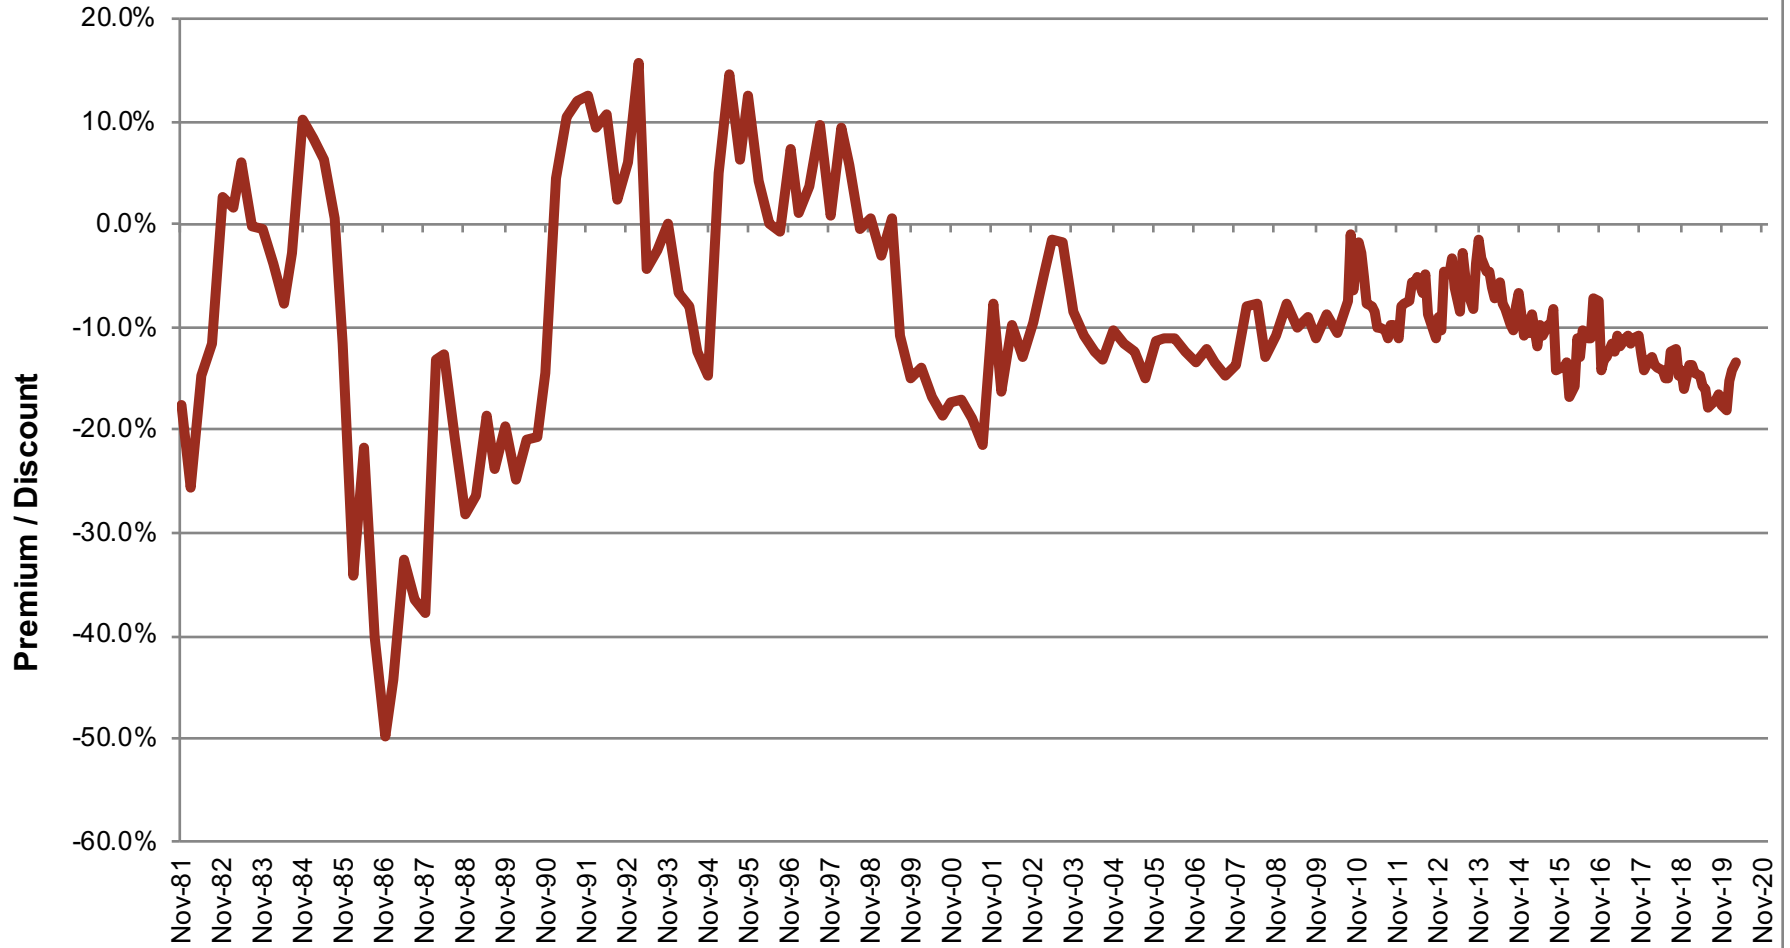

ASA Gold and Precious Metals Limited Premium / Discount Percentage

Source: Bloomberg

— ASA Premium/Discount

For the period 11/30/81 to 03/31/20