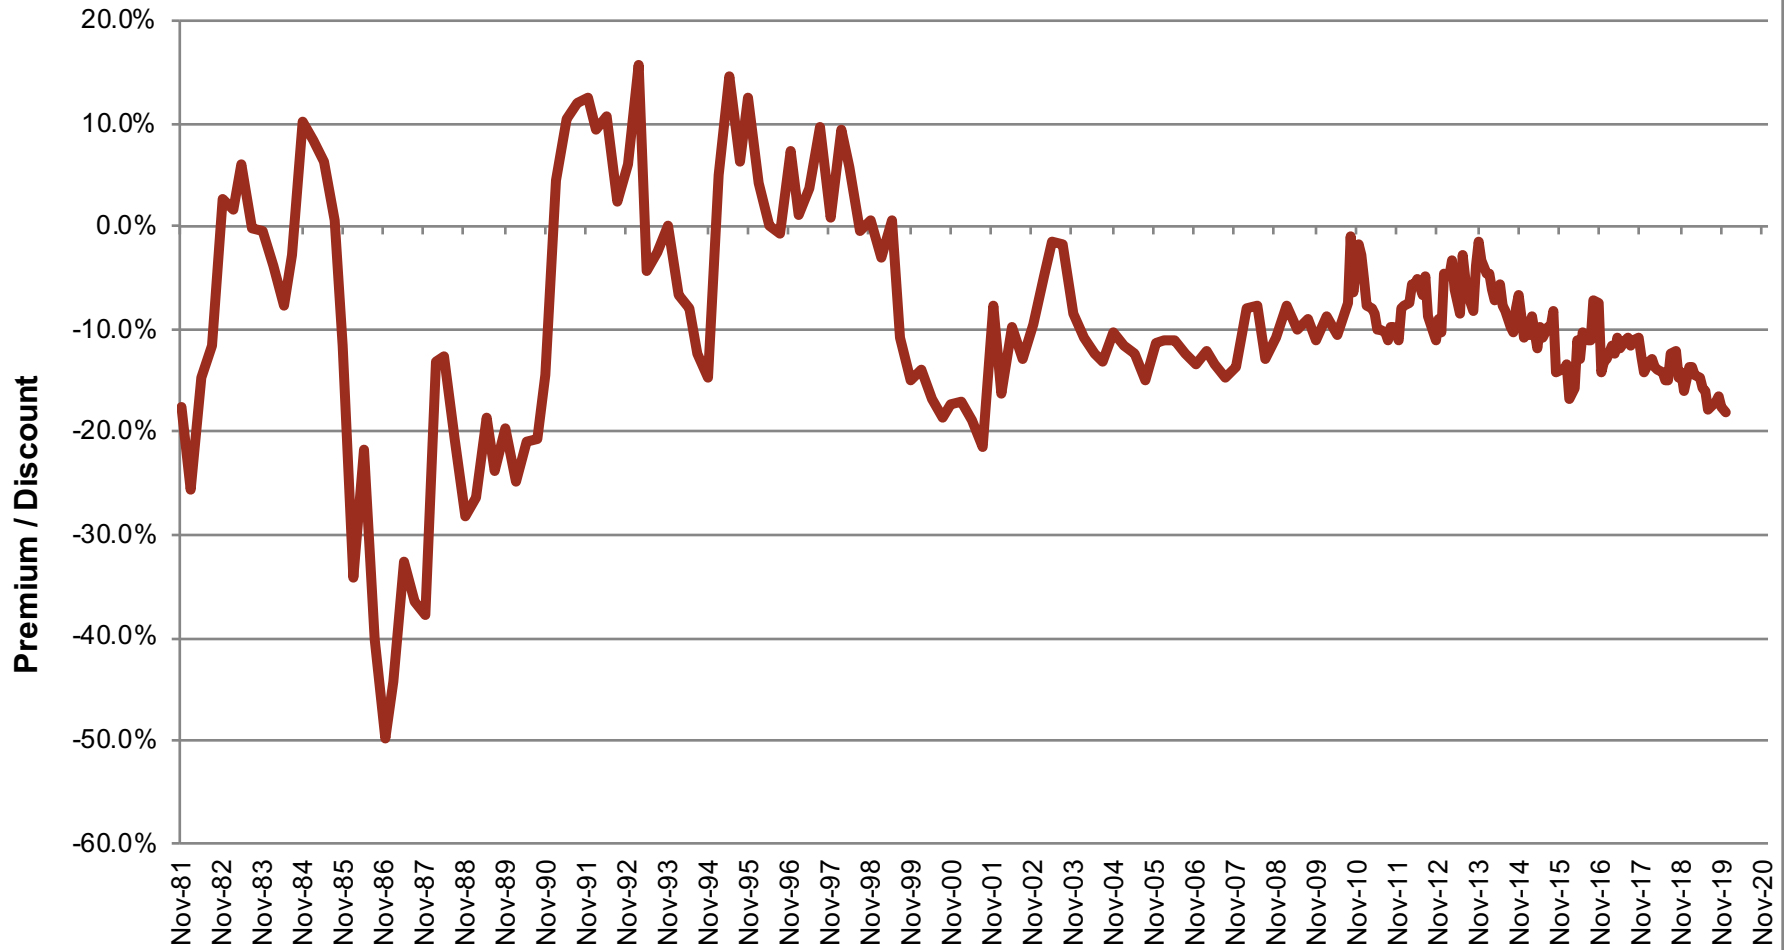

ASA Gold and Precious Metals Limited Premium / Discount Percentage

Source: Bloomberg

— ASA Premium/Discount

For the period 11/30/81 to 12/31/19