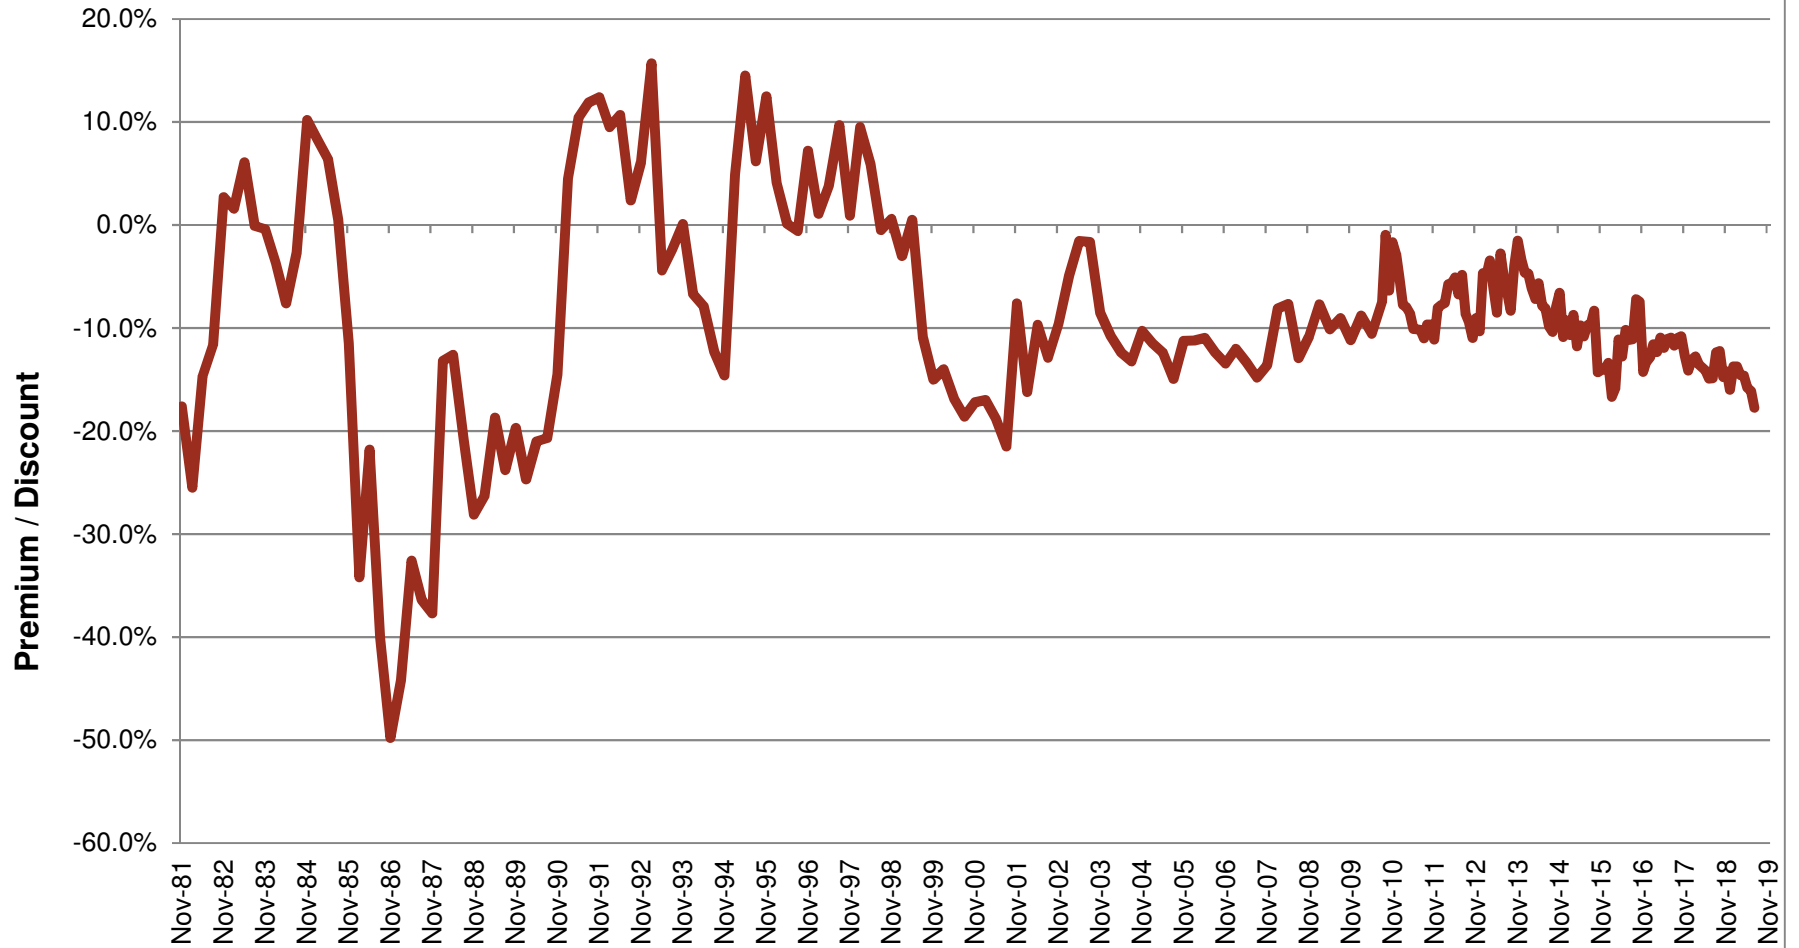

# ASA Gold and Precious Metals Limited Premium / Discount Percentage

Source: Bloomberg

— ASA Premium/Discount

For the period 11/30/81 to 07/31/19