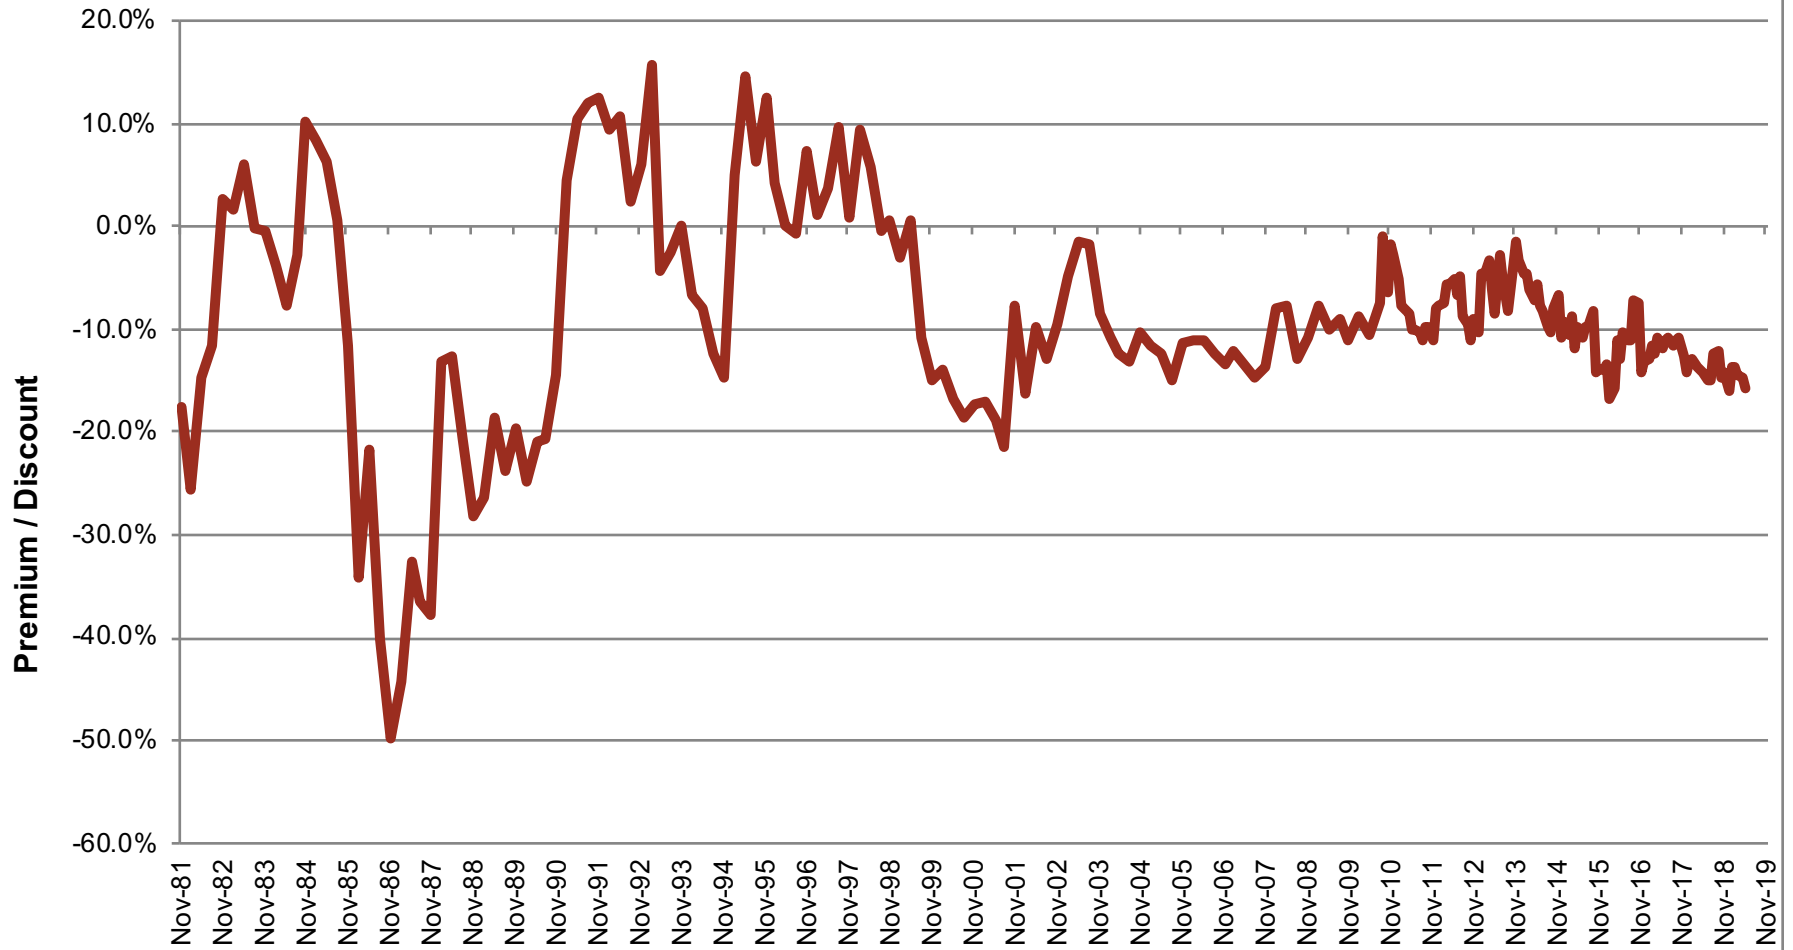

ASA Gold and Precious Metals Limited Premium / Discount Percentage

Source: Bloomberg

— ASA Premium/Discount

For the period 11/30/81 to 05/31/19