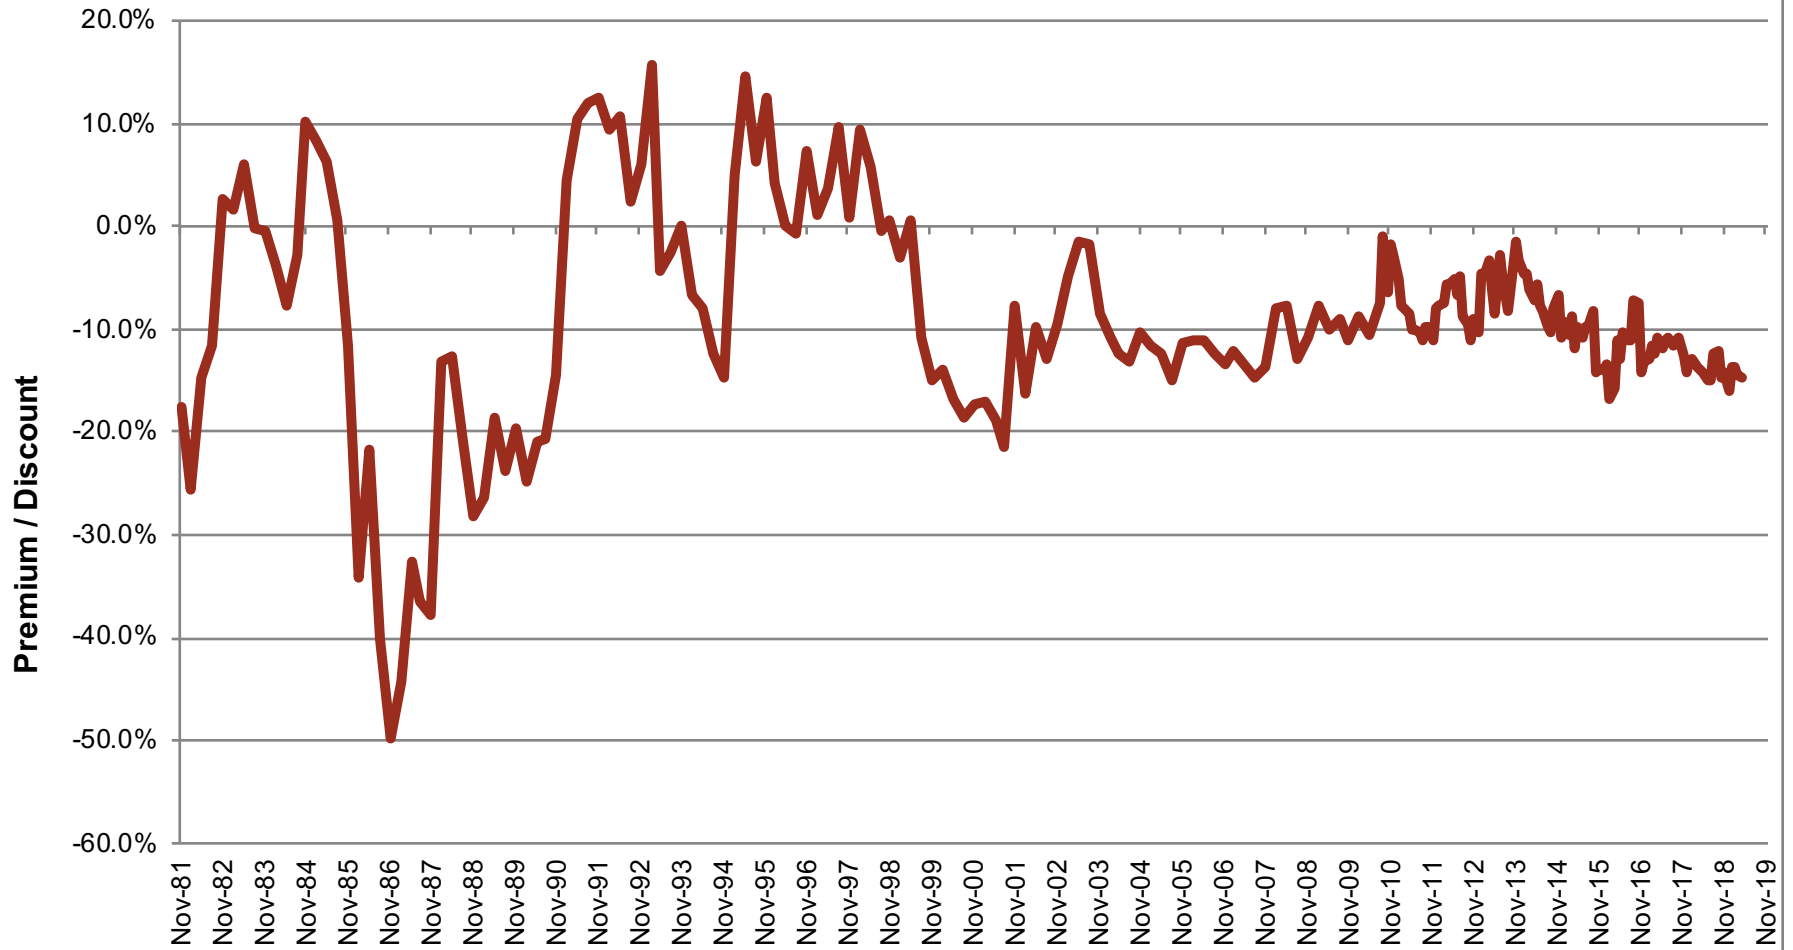

# ASA Gold and Precious Metals Limited Premium / Discount Percentage

Source: Bloomberg

— ASA Premium/Discount

For the period 11/30/81 to 04/30/19