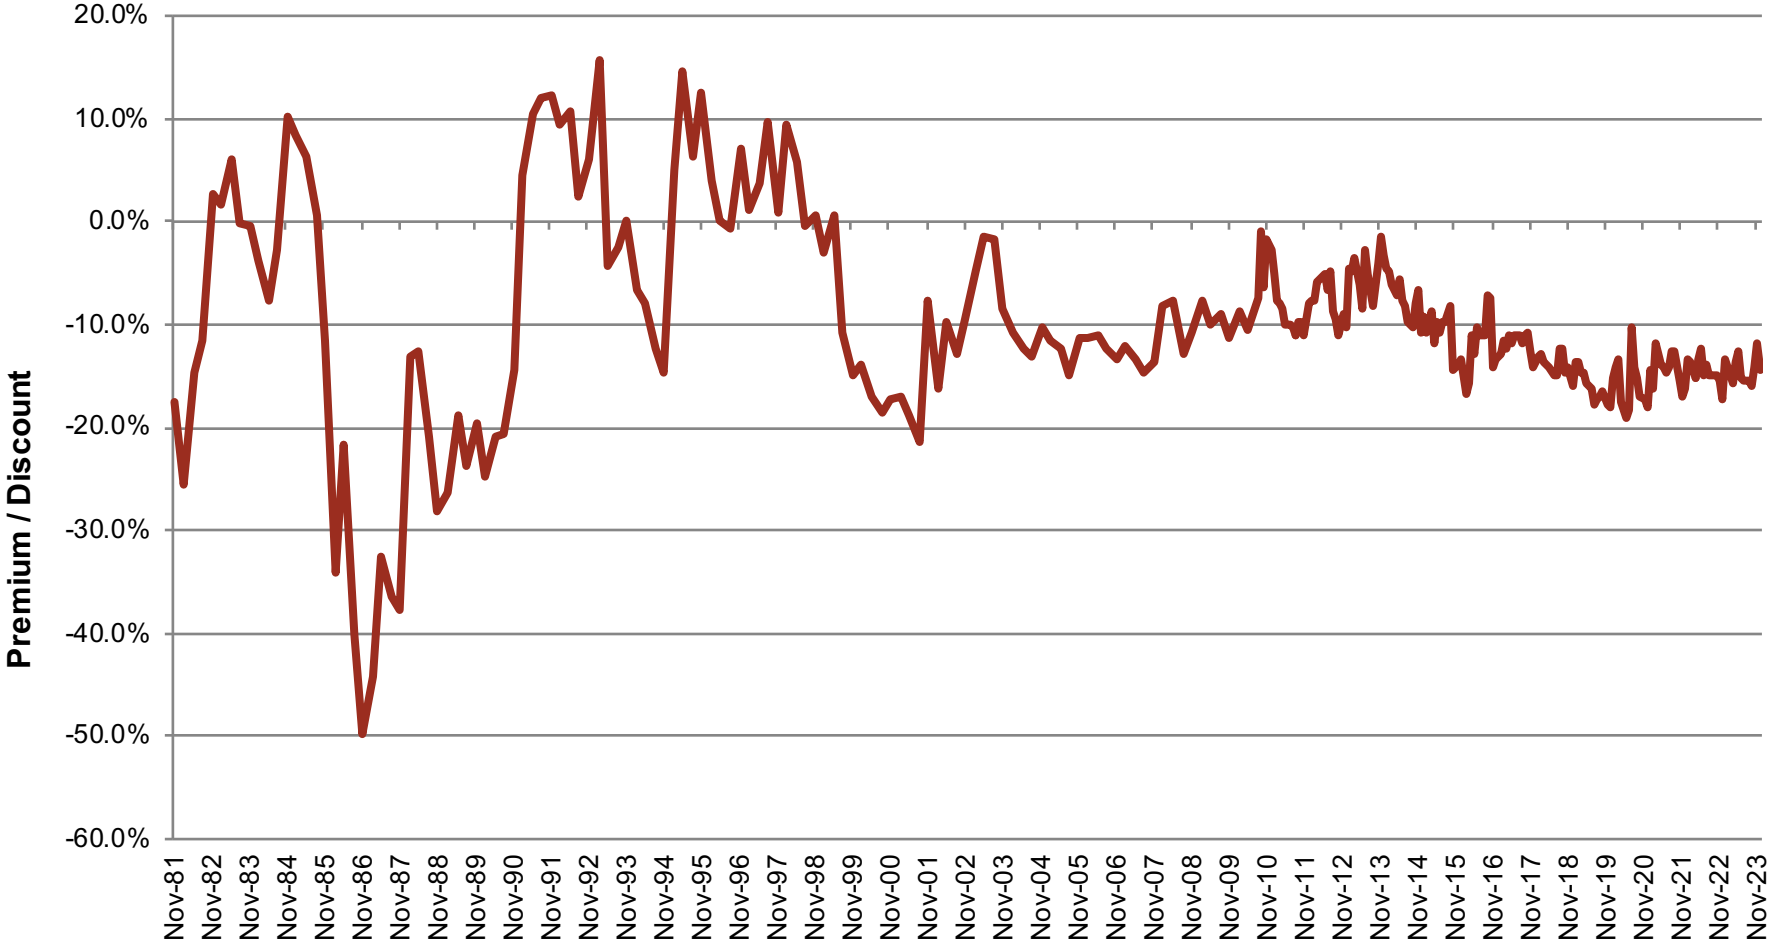

# ASA Gold and Precious Metals Limited Premium / Discount Percentage

Source: Bloomberg

— ASA Premium/Discount

For the period 11/30/81 to 12/31/23